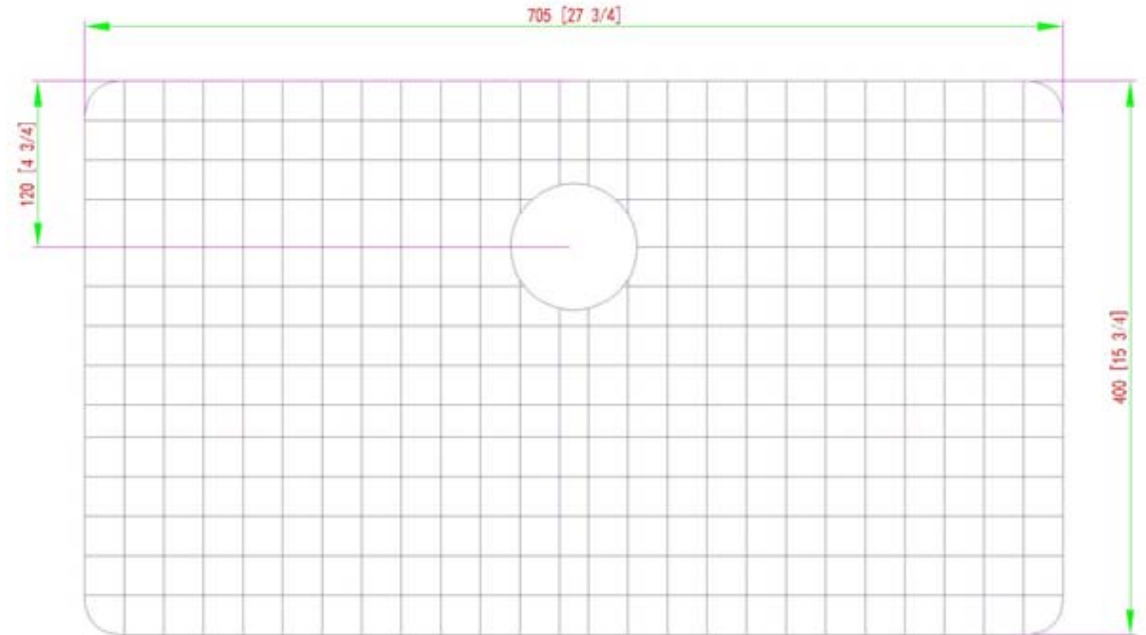

BG-KSU3018P

Bottom Grid for Emory & Bond
KSU-301810-0-20

- T-304 Stainless Steel
- Protective Rubber Boots prevents scratching
- Dishwasher Safe
- Custom Fitted for Emory & Bond Sinks

Finish : Stainless Steel