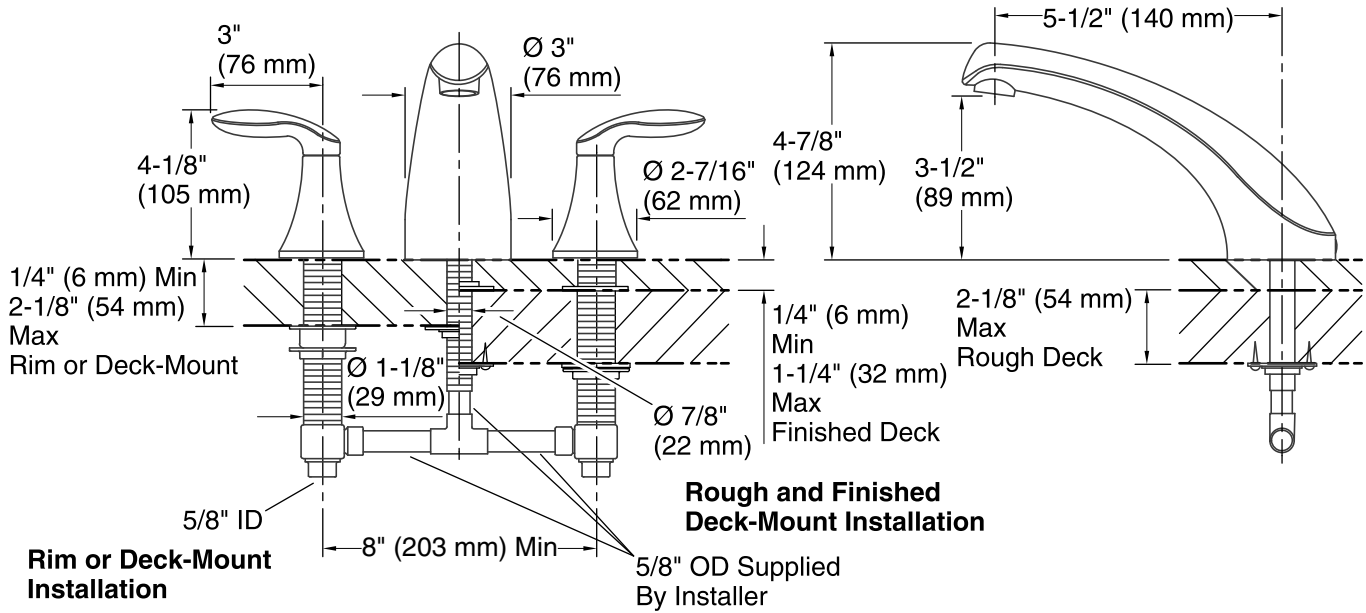

Technical Information

All product dimensions are nominal.

Notes

Install this product according to the installation instructions.

ADA, OBC, CSA B651 compliant when installed to the specific requirements of these regulations.