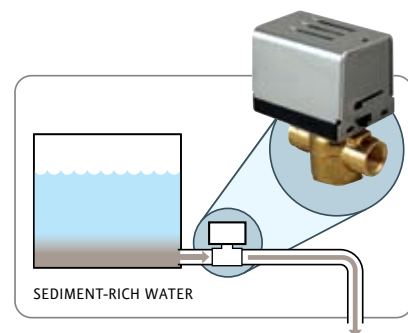

Mr.Steam® Controls, Steamheads & AutoFlush

eTempo/Plus® Control

FEATURES FOR THE ETEMPO/PLUS INCLUDE:

- Solid 100% brass decorative cover with choice of square or round styles in designer finishes
- ChromaSteam™ & AromaSteam™ activation at your fingertips, with LED indication
- Standard with real time clock display
- Includes AromaSteam steamhead in matching finish
- Digital display with adjustable time and temperature settings as well as two personalized steam session memory settings for a customized user experience
- State-of-the-Art microprocessor for consistent temperature mapping
- Ergonomic, easy-to-read soft-touch keypad with On/Off modes
- Low voltage operation
- Suitable for all Mr.Steam E Series models

eTempo® Control

- Solid brass with designer finish covers in square or round styles.
- Digital display for temperature setting
- Programmable temperature
- Includes AromaSteam steamhead in matching finish
- Soft-touch keypad with On/Off modes
- Low voltage operation
- For Models MS90E – MS400E only

Designed to deliver steam and aromatic oils into the steam room quietly and consistently.

AromaSteam™ Steamhead

- Standard with every eTempo/Plus and eTempo control
- Keeps surface cooler to the touch
- Add Mr.Steam Aroma oils for an unparalleled aromatherapy experience
- Available in designer finishes to match controls

Steam Genie™ Control

Start up your steam room from virtually anywhere within the home

- Easy to install—plug-and-play
- Functions from up to 100 feet away
- Pre-heats the steam shower
- Genie actuator is waterproof
- Only works with eTempo and eTempo/Plus controls

AutoFlush®