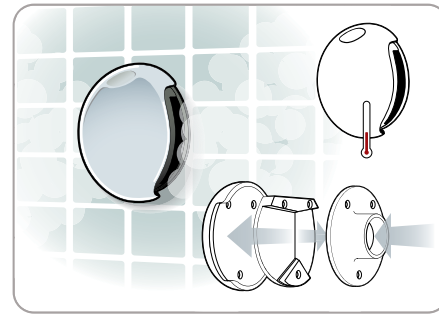

AromaSteam™ Oil is not included in Spa Package and must be selected separately.

Mr.Steam® Controls, Steamheads & AutoFlush

eTempo/Plus® Control

FEATURES FOR THE ETEMPO/PLUS INCLUDE:

- Solid 100% brass decorative cover with choice of square or round styles in designer finishes
- ChromaSteam™ & AromaSteam™ activation at your fingertips, with LED indication
- Standard with real time clock display
- Includes AromaSteam steamhead in matching finish
- Digital display with adjustable time and temperature settings as well as two personalized steam session memory settings for a customized user experience
- State-of-the-Art microprocessor for consistent temperature mapping
- Ergonomic, easy-to-read soft-touch keypad with On/Off modes
- Low voltage operation
- Suitable for all Mr.Steam E Series models

eTempo® Control

- Solid brass with designer finish covers in square or round styles.
- Digital display for temperature setting
- Programmable temperature
- Includes AromaSteam steamhead in matching finish
- Soft-touch keypad with On/Off modes
- Low voltage operation
- For Models MS90E – MS400E only

Designed to deliver steam and aromatic oils into the steam room quietly and consistently.

AromaSteam™ Steamhead

- Standard with every eTempo/Plus and eTempo control
- Keeps surface cooler to the touch
- Add Mr.Steam Aroma oils for an unparalleled aromatherapy experience
- Available in designer finishes to match controls