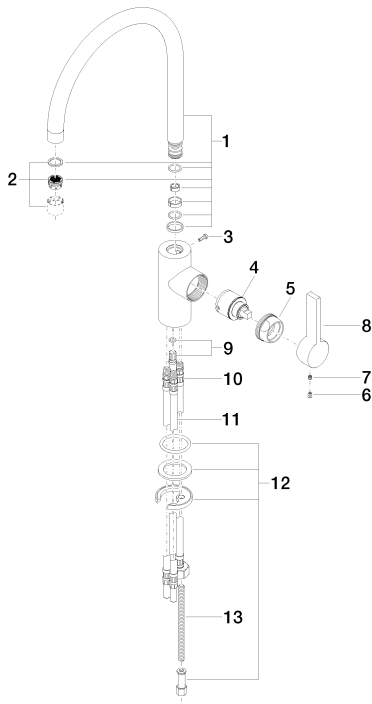

Kitchen sink - Tara Ultra
Single-lever mixer - polished chrome
Article number: 33 826 875-00 0010

- 9-1/2" Projection
- Swiveling spout 360°
- Areated stream
- Total height 15-1/2"
- Height to aerator/spout outlet 9-1/2"
- Single-lever mixer hole diameter 1-3/8"
- 2x 3/8" US flexible supply lines
- Water flow rate limited to max. 1.5 gpm
- lead-free
- (ADA)

polished chrome

Dimensional drawing

All dimensions in mm / inch = mm x 0,0394

Kitchen sink - Tara Ultra
Single-lever mixer - polished chrome
Article number: 33 826 875-00 0010

Flow rate chart

Kitchen sink - Tara Ultra
Single-lever mixer - polished chrome
Article number: 33 826 875-00 0010

Kitchen sink - Tara Ultra
 Single-lever mixer - polished chrome
 Article number: 33 826 875-00 0010

Spare parts list

Number	Item Number	Designation	Number of units
1	90 28 22 202 03-00	Outlet - polished chrome	1
2	90 23 01 004 02-00	Aerator - polished chrome	1
3	09 30 30 080 90	Mounting bracket -	1
4	90 15 05 034 00 90	cartridge -	1
5	09 24 04 107-00	Wall connection - polished chrome	1
6	09 31 20 017 90	Plug for European drain -	1
7	09 31 11 030 90	Mounting bracket -	1
8	09 20 79 040-00	Lever - polished chrome	1
9	04 24 02 046 01-07	Wall connection - Rough nickel-plated	1
10	04 30 04 019 00 90	Flexible supply line -	1
11	04 30 04 045 00 90	Flexible supply line 3/8" -	2
12	04 30 11 038 75 90	Mounting bracket -	1
13	09 31 11 091 90	Mounting bracket -	1