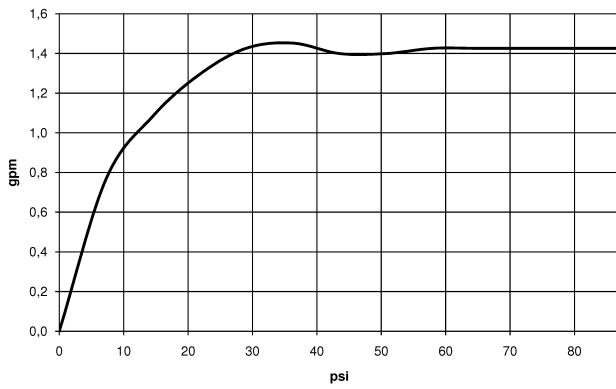

Kitchen sink - Tara Ultra
Single-lever mixer - polished chrome
Article number: 33 826 875-00 0010

- 9-1/2" Projection
- Swiveling spout 360°
- Areated stream
- Total height 15-1/2"
- Height to aerator/spout outlet 9-1/2"
- Single-lever mixer hole diameter 1-3/8"
- 2x 3/8" US flexible supply lines
- Water flow rate limited to max. 1.5 gpm
- lead-free
- (ADA)

polished chrome

Dimensional drawing

All dimensions in mm / inch = mm x 0,0394

Kitchen sink - Tara Ultra
Single-lever mixer - polished chrome
Article number: 33 826 875-00 0010

Flow rate chart

Kitchen sink - Tara Ultra
Single-lever mixer - polished chrome
Article number: 33 826 875-00 0010