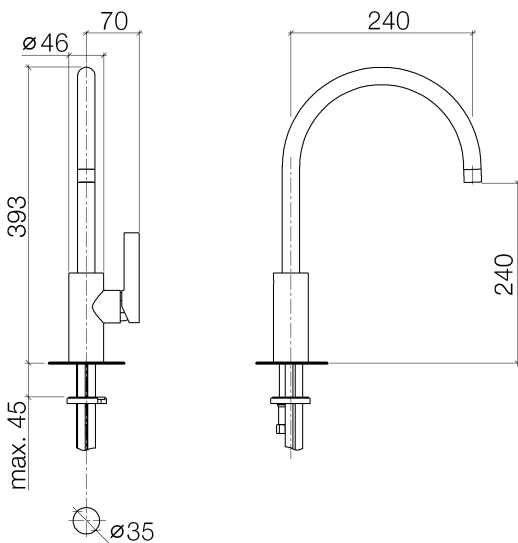

Kitchen sink - Tara Ultra
Single-lever mixer - polished chrome
Article number: 33 826 875-00 0010

- 9-1/2" Projection
- Swiveling spout 360°
- Areated stream
- Total height 15-1/2"
- Height to aerator/spout outlet 9-1/2"
- Single-lever mixer hole diameter 1-3/8"
- 2x 3/8" US flexible supply lines
- Water flow rate limited to max. 1.5 gpm
- lead-free
- (ADA)

polished chrome

Dimensional drawing

All dimensions in mm / inch = mm x 0,0394

Kitchen sink - Tara Ultra
Single-lever mixer - polished chrome
Article number: 33 826 875-00 0010

Flow rate chart

Kitchen sink - Tara Ultra
Single-lever mixer - polished chrome
Article number: 33 826 875-00 0010

Kitchen sink - Tara Ultra
 Single-lever mixer - polished chrome
 Article number: 33 826 875-00 0010

Spare parts list

Number	Item Number	Designation	Number of units
1	90 28 22 202 03-00	Outlet - polished chrome	1
2	90 23 01 004 02-00	Aerator - polished chrome	1
3	09 30 30 080 90	Mounting bracket -	1
4	90 15 05 034 00 90	cartridge -	1
5	09 24 04 107-00	Wall connection - polished chrome	1
6	09 31 20 017 90	Plug for European drain -	1
7	09 31 11 030 90	Mounting bracket -	1
8	09 20 79 040-00	Lever - polished chrome	1
9	04 24 02 046 01-07	Wall connection - Rough nickel-plated	1
10	04 30 04 019 00 90	Flexible supply line -	1
11	04 30 04 045 00 90	Flexible supply line 3/8" -	2
12	04 30 11 038 75 90	Mounting bracket -	1
13	09 31 11 091 90	Mounting bracket -	1