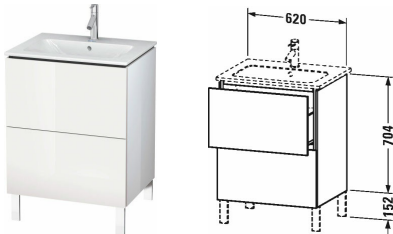

L-Cube Vanity unit floorstanding # LC6625

| < 24 3/8" Inch > |

Vanity unit floorstanding	Dimension	Weight	Order number
2 pull-out compartments, upper drawer including cut-out for siphon and siphon cover, for ME by Starck # 233663			
Colors			
M03 Jade High Gloss Lacquer M07 Concrete Gray Matt Decor M09 Light Blue Matt Decor M10 Apricot Pearl High Gloss Lacquer M11 Cashmere Oak M12 Brushed Oak (Real wood veneer) M13 American Walnut (Real wood veneer) M14 Terra (Decor) M18 White Matt M20 Apricot Pearl Satin Matt Lacquer M21 Walnut Dark Decor M22 White High Gloss (Decor) M27 White Lilac High Gloss Lacquer M31 Pine Silver (Decor) M38 Dolomiti Gray High Gloss Lacquer M40 Black High Gloss Lacquer M43 Basalt Matt (Decor) M47 Stone Blue High Gloss Lacquer M49 Graphite Matt (Decor) M51 Pine Terra (Decor) M52 European Oak (Decor) M53 Chestnut Dark (Decor) M61 Olive Brown High Gloss Lacquer M69 Brushed Walnut (Real wood veneer) M71 Mediterranean Oak (Real wood veneer) M72 Brushed Dark Oak (Real wood veneer) M73 Ticino Cherry Tree (Decor) M75 Linen (Decor) M79 Natural Walnut (Decor) M85 White High Gloss Lacquer M86 Cappuccino High Gloss Lacquer M87 White Lilac Satin Matt Lacquer M89 Flannel Gray High Gloss Lacquer M90 Flannel Grey Satin Matt Lacquer M91 Taupe Matt (Decor)			
Variant			
	24 3/8" x 19" Inch		LC6625
Infobox			
# LC 6625, LC 6626 and LC 6627 available from stock: 11-Cashmere Oak, 18-White Matt, 22-White High Gloss, 31- Pine Silver, 69-Brushed Walnut, 72-Brushed Dark Oak, Space-saving siphon # 005076 is recommended for installation, Legs # UV 9991, UV 9992 or # UV 9993, UV 9994 are mandatory for installation and are required to be ordered as a separate line item, Floorstanding vanities require wall fixation as per installation instructions			
Suitable products			
Legs Aluminum Matt, 2 pieces, 5 7/8" x 1 3/4" x 3/8" Inch	5 7/8" x 1 3/4" x 3/8" Inch		UV9991
Legs Aluminum Matt, 4 pieces, 5 7/8" x 1 3/4" x 3/8" Inch	5 7/8" x 1 3/4" x 3/8" Inch		UV9992