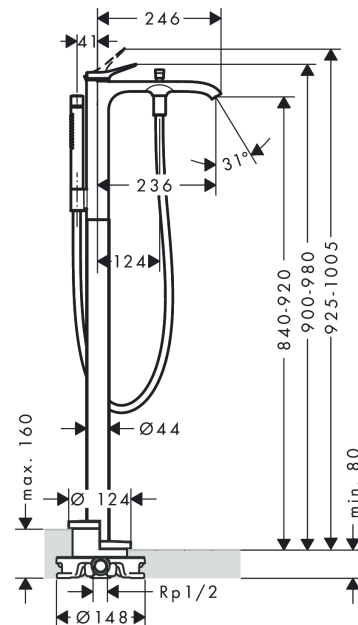

Vivenis

Single lever bath mixer floor-standing

Finish: **Matt White** Article Number: **75445700**

Description

product features

- consists of: single lever bath mixer floor standing, baton hand shower, shower hose, shower holder
- 2 functions
- projection: 236 mm
- spray type mixer: WaterfallStream
- spray type hand shower: Rain, Mono
- maximum flow rate at 3 bar: 21,3 l/min
- flow rate for bath spout at 3 bar: 21,3 l/min
- flow rate of hand shower at 3 bar: 13,4 l/min
- ceramic cartridge
- temperature limitation adjustable
- diverter with automatic resetting
- non-return valve
- connection dimension: DN15
- connection type: basic set
- deck mounted
- min. operating pressure: 1 bar
- max. operating pressure: 10 bar

Technology

Design awards

reddot winner 2021

GERMAN
DESIGN
AWARD
WINNER
2022

Product image

Scale drawing