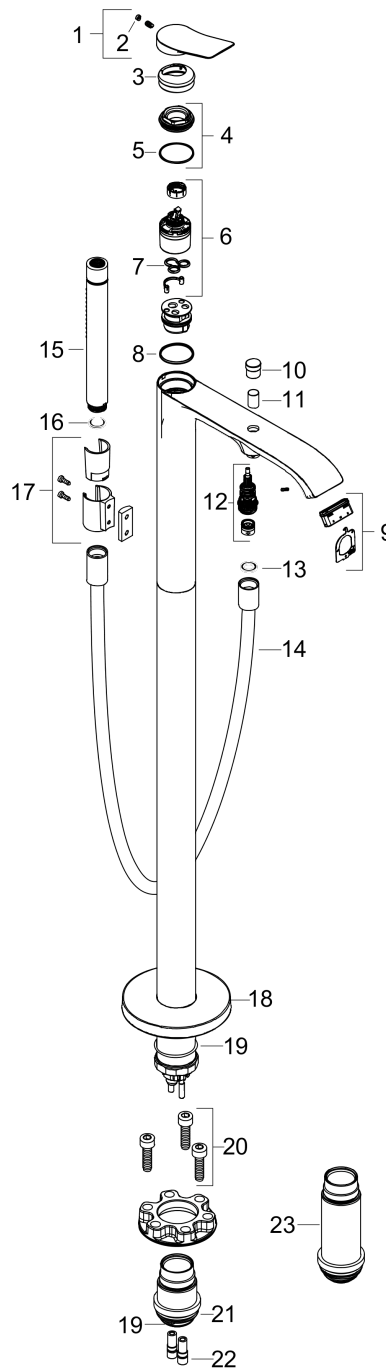

Vivenis

Single lever bath mixer floor-standing

Finish: **Matt White** Article Number: **75445700**

Description

product features

- consists of: single lever bath mixer floor standing, baton hand shower, shower hose, shower holder
- 2 functions
- projection: 236 mm
- spray type mixer: WaterfallStream
- spray type hand shower: Rain, Mono
- maximum flow rate at 3 bar: 21,3 l/min
- flow rate for bath spout at 3 bar: 21,3 l/min
- flow rate of hand shower at 3 bar: 13,4 l/min
- ceramic cartridge
- temperature limitation adjustable
- diverter with automatic resetting
- non-return valve
- connection dimension: DN15
- connection type: basic set
- deck mounted
- min. operating pressure: 1 bar
- max. operating pressure: 10 bar

Finish: **Matt White** Article Number: **75445700**

Flowchart

Vivenis
Single lever bath mixer floor-standing
 Finish: **Matt White** Article Number: **75445700**

Exploded Drawing

Year of production: >06/21

Vivenis**Single lever bath mixer floor-standing**Finish: **Matt White** Article Number: **75445700****Spare part list**

Year of production: >06/21

Pos.	Description	Article Number	PC	PU
1	handle	94277700	61	1
2	screw cover	93735700	3	1
3	escutcheon	94027700	57	1
4	nut	93995000	7	1
5	O-ring 35x1,5	92114000	2	1
6	cartridge, assy	93895000	12	1
7	seal	95008000	3	1
8	O-Ring 30x2	98186000	1	1
9	aerator cpl.	93916000	9	1
10	diverter knob	97981700	56	1
11	sleeve	97979700	58	1
12	selector	97978000	11	1
13	seal	98058000	1	1
14	shower hose 1,25 m	28282700	99	1
15	handshower	28532700	99	1
16	filter packing	94246000	1	1
17	shower holder, assy	96295700	58	1
18	escutcheon	94038700	63	1
19	O-ring 44x2,5	98162000	2	1
20	hexagon socket screw M10x35	97670000	5	1
21	O-ring 29x3	98371000	2	1
22	O-ring 7x2	98419000	1	1
23	extension set 60 mm	93882000	18	1