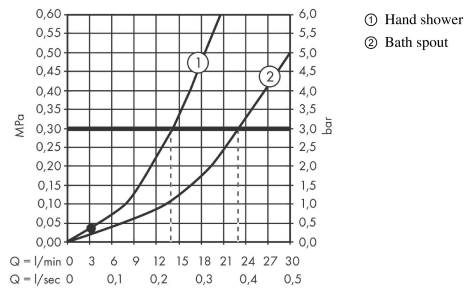

Vivenis

Single lever bath mixer floor-standing

Finish: **Matt White** Article Number: **75445700**

Flowchart