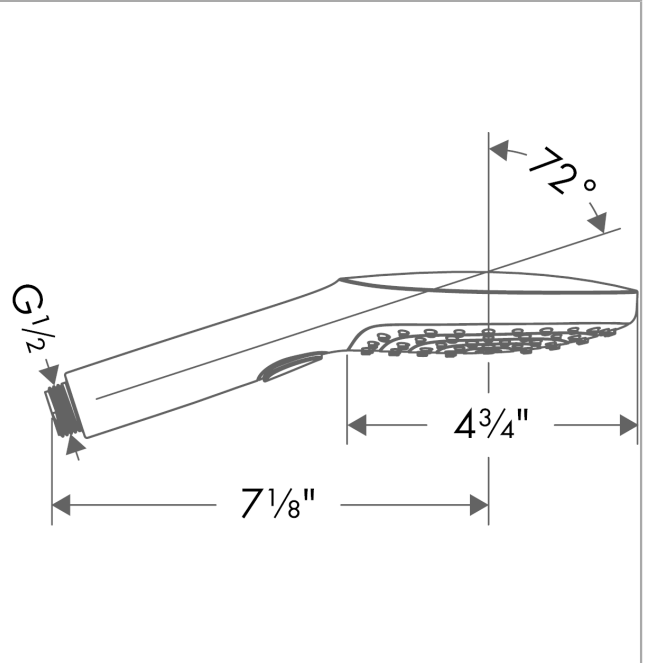

Raindance Select E
Handshower 120 3-Jet, 2.5 GPM
 Finishes : **white/chrome** Part no. : **26521401**

Description

Features

- Select button for comfortable alternation of spray modes
- 78 no-clog spray channels
- Spray modes: RainAir, Rain, Whirl
- Flow: 2.5 GPM (9.5 L/Min)

Item details

List Price \$ 152.00

Technology

Compliance

Product image

Scale drawing

Raindance Select E
Handshower 120 3-Jet, 2.5 GPM
Finishes : **white/chrome** Part no. : **26521401**

Exploded drawing

Year of production: >12/12

Raindance Select E
Handshower 120 3-Jet, 2.5 GPM
 Finishes : **white/chrome** Part no. : **26521401**

Spare parts list

Year of production: >12/12

Pos.	Description	Part no.	Price	PU
1	filter packing	94246000	-	1