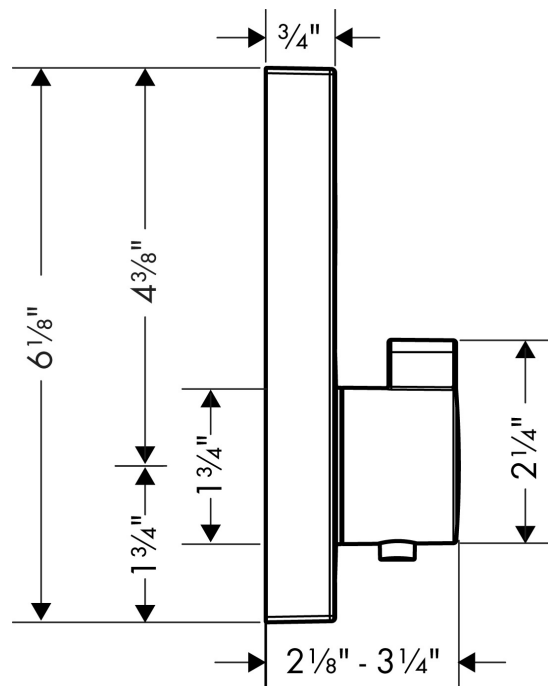

Brand	hansgrohe
Art. Name	ShowerSelect Thermostatic Trim for 1 Function, Square
Art. Nr.	15762701
Surface	matte white
Pos.	1

Product Picture

Custom finish

Certificates/approvals

Drawing

Technology

Features

- Select push-button on/off control for 1 outlet
- Flow: 7.0 GPM (26.5 L/Min)
- Thermostatic cartridge, Start/stop cartridge
- Anti-scald 100° safety stop
- Optimized for water-efficient shower products
- Thermostat is delivered with On/Off button