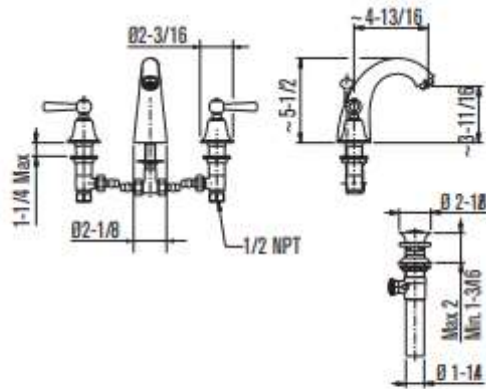

Sea Island

293
lever

3 Hole Widespread Lavatory Faucet

8" - 12" flex mount
Includes pop-up drain

293.150.625

293.150.620

293.150.X20

293.150.W30

294
lever

8" - 12" flex mount
Includes pop-up drain

294.150.625

294.150.620

294.150.X20

294.150.W30