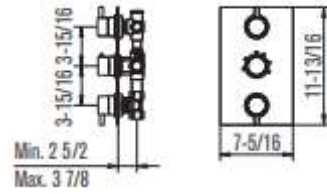

Techno

221
lever

Techno Trim Plate

221.505.625

221.505.721

3 control/3 ways thermostatic shower
system: 2 way diverter with volume control

221.505.620

Temperature control; volume control

221.505.X20

Trim and Rough sold separately