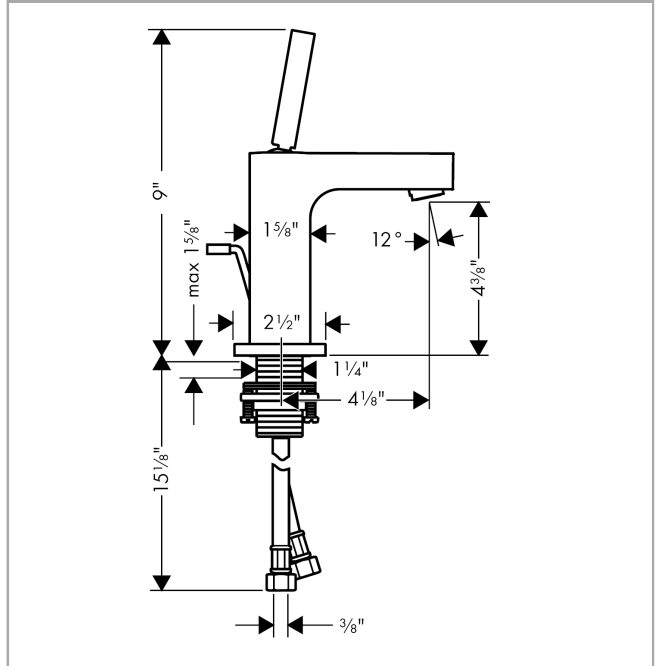

AXOR Citterio
Single-Hole Faucet 110 with Pop-Up Drain, 1.2 GPM
 Finishes : **chrome** Part no. : **39010001**

Description

Features

- consists of: Single-handle faucet, Pop-up drain
- Aerated spray
- Flow: 1.2 GPM (4.5 L/Min)
- Joystick ceramic cartridge
- Includes pop-up drain

Scale drawing

AXOR Citterio
Single-Hole Faucet 110 with Pop-Up Drain, 1.2 GPM
 Finishes : **chrome** Part no. : **39010001**

Exploded drawing

Year of production: >07/16

AXOR Citterio
Single-Hole Faucet 110 with Pop-Up Drain, 1.2 GPM
 Finishes : **chrome** Part no. : **39010001**

Spare parts list

Year of production: >07/16

Pos.	Description	Part no.	Price	PU
1	handle	39091000	-	1
2	hollow set screw M6x6	97660000	-	1
3	escutcheon	96671000	-	1
4	O-ring 33x1,5	98164000	-	1
5	nut	97157000	-	1
6	cartridge, assy	96339000	-	1
7	aerator M24x1 (4,5 l/min)	92877000	-	1
8	escutcheon	95396000	-	1
9	O-ring 36x2	98156000	-	1
10	fixing set (Ø 32)	13961000	-	1
11	connection hose 18½" M8x0,75 3/8"	96321001	-	1
12	pull rod	96923000	-	1
a	O-ring 35x2	92604000	-	1
b	pop up waste	94159000	-	1
c	service tool for disassembling the handle	92124000	-	1