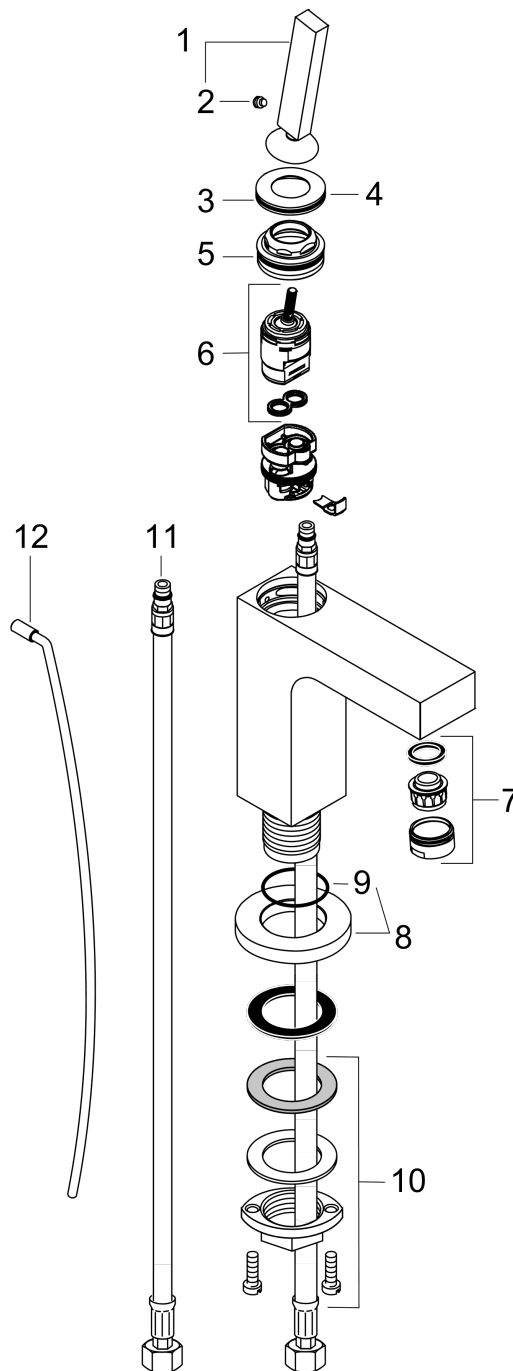

AXOR Citterio
Single-Hole Faucet 110 with Pop-Up Drain, 1.2 GPM
 Finishes : **chrome** Part no. : **39010001**

Description

Features

- consists of: Single-handle faucet, Pop-up drain
- Aerated spray
- Flow: 1.2 GPM (4.5 L/Min)
- Joystick ceramic cartridge
- Includes pop-up drain

Scale drawing

AXOR Citterio
Single-Hole Faucet 110 with Pop-Up Drain, 1.2 GPM
 Finishes : **chrome** Part no. : **39010001**

Exploded drawing

Year of production: >07/16

AXOR Citterio
Single-Hole Faucet 110 with Pop-Up Drain, 1.2 GPM
 Finishes : **chrome** Part no. : **39010001**

Spare parts list

Year of production: >07/16

Pos.	Description	Part no.	Price	PU
1	handle	39091000	-	1
2	hollow set screw M6x6	97660000	-	1
3	escutcheon	96671000	-	1
4	O-ring 33x1,5	98164000	-	1
5	nut	97157000	-	1
6	cartridge, assy	96339000	-	1
7	aerator M24x1 (4,5 l/min)	92877000	-	1
8	escutcheon	95396000	-	1
9	O-ring 36x2	98156000	-	1
10	fixing set (Ø 32)	13961000	-	1
11	connection hose 18½" M8x0,75 3/8"	96321001	-	1
12	pull rod	96923000	-	1
a	O-ring 35x2	92604000	-	1
b	pop up waste	94159000	-	1
c	service tool for disassembling the handle	92124000	-	1