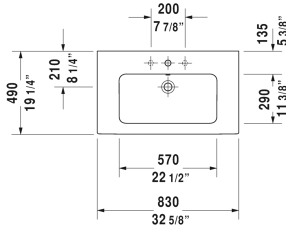

ME by Starck Furniture washbasin # 2336830000 / 2336830030 / 2336830060

< 32 5/8" Inch >

Furniture washbasin	Dimension	Weight	Order number
with overflow, with tap platform, hardware included, wall-mounted, 32 5/8" Inch			
Colors			
00 White			
Variant			
●	32 5/8" x 19 1/4" Inch	46.7 lb	2336830000
● ● ●	32 5/8" x 19 1/4" Inch	46.7 lb	2336830030
⊗	32 5/8" x 19 1/4" Inch	46.7 lb	2336830060
Sanitary ceramics with the special WonderGliss surface finish will remain clean and attractive-looking for a long time to come. When ordering WonderGliss please add a "1" as eleventh digit to the model number.			
Space-saving siphon	1 1/4" Inch	0.9 lb	005076
Suitable products			
Vanity unit wall-mounted 1 pull-out compartment, for Me by Starck # 233683, 32 1/4" x 19" Inch	32 1/4" x 19" Inch		LC6141
Vanity unit wall-mounted 2 drawers, upper drawer including cut-out for siphon and siphon cover, for Me by Starck # 233683, 32 1/4" x 19" Inch	32 1/4" x 19" Inch		LC6241
Vanity unit floorstanding 2 pull-out compartments, upper drawer including cut-out for siphon and siphon cover, for Me by Starck # 233683, 32 1/4" x 19" Inch	32 1/4" x 19" Inch		LC6626

All drawings contain the necessary measurements which are subject to standard tolerances. They are stated in inch & mm and are non-binding. Exact measurements, in particular for customized installation scenarios, can only be taken from the finished ceramic piece.