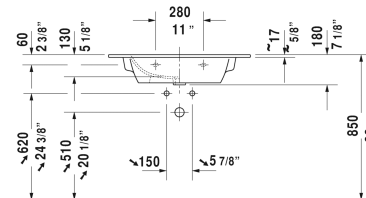

ME by Starck Furniture washbasin # 2336830000 / 2336830030 / 2336830060

< 32 5/8" Inch >

Furniture washbasin	Dimension	Weight	Order number
with overflow, with tap platform, hardware included, wall-mounted, 32 5/8" Inch			
Colors			
00 White			
Variant			
●	32 5/8" x 19 1/4" Inch	46.7 lb	2336830000
● ● ●	32 5/8" x 19 1/4" Inch	46.7 lb	2336830030
⊗	32 5/8" x 19 1/4" Inch	46.7 lb	2336830060
Sanitary ceramics with the special WonderGliss surface finish will remain clean and attractive-looking for a long time to come. When ordering WonderGliss please add a "1" as eleventh digit to the model number.			
Space-saving siphon	1 1/4" Inch	0.9 lb	005076
Suitable products			
Vanity unit wall-mounted 1 pull-out compartment, for Me by Starck # 233683, 32 1/4" x 19" Inch	32 1/4" x 19" Inch		LC6141
Vanity unit wall-mounted 2 drawers, upper drawer including cut-out for siphon and siphon cover, for Me by Starck # 233683, 32 1/4" x 19" Inch	32 1/4" x 19" Inch		LC6241
Vanity unit floorstanding 2 pull-out compartments, upper drawer including cut-out for siphon and siphon cover, for Me by Starck # 233683, 32 1/4" x 19" Inch	32 1/4" x 19" Inch		LC6626

All drawings contain the necessary measurements which are subject to standard tolerances. They are stated in inch & mm and are non-binding. Exact measurements, in particular for customized installation scenarios, can only be taken from the finished ceramic piece.