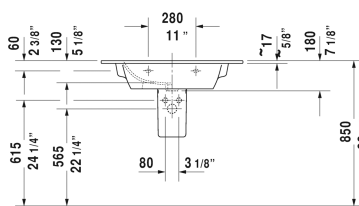

ME by Starck Furniture washbasin # 2336830000 / 2336830030 / 2336830060

< 32 5/8" Inch >

Furniture washbasin	Dimension	Weight	Order number
with overflow, with tap platform, hardware included, wall-mounted, 32 5/8" Inch			
Colors			
00 White			
Variant			
●	32 5/8" x 19 1/4" Inch	46.7 lb	2336830000
● ● ●	32 5/8" x 19 1/4" Inch	46.7 lb	2336830030
⊗	32 5/8" x 19 1/4" Inch	46.7 lb	2336830060
Sanitary ceramics with the special WonderGliss surface finish will remain clean and attractive-looking for a long time to come. When ordering WonderGliss please add a "1" as eleventh digit to the model number.			
Space-saving siphon	1 1/4" Inch	0.9 lb	005076
Suitable products			
Vanity unit wall-mounted 1 pull-out compartment, for Me by Starck # 233683, 32 1/4" x 19" Inch	32 1/4" x 19" Inch		LC6141
Vanity unit wall-mounted 2 drawers, upper drawer including cut-out for siphon and siphon cover, for Me by Starck # 233683, 32 1/4" x 19" Inch	32 1/4" x 19" Inch		LC6241
Vanity unit floorstanding 2 pull-out compartments, upper drawer including cut-out for siphon and siphon cover, for Me by Starck # 233683, 32 1/4" x 19" Inch	32 1/4" x 19" Inch		LC6626

All drawings contain the necessary measurements which are subject to standard tolerances. They are stated in inch & mm and are non-binding. Exact measurements, in particular for customized installation scenarios, can only be taken from the finished ceramic piece.