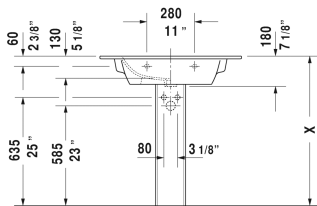

ME by Starck Furniture washbasin # 2336830000 / 2336830030 / 2336830060

< 32 5/8" Inch >

Furniture washbasin	Dimension	Weight	Order number
with overflow, with tap platform, hardware included, wall-mounted, 32 5/8" Inch			
Colors			
00 White			
Variant			
●	32 5/8" x 19 1/4" Inch	46.7 lb	2336830000
● ● ●	32 5/8" x 19 1/4" Inch	46.7 lb	2336830030
⊗	32 5/8" x 19 1/4" Inch	46.7 lb	2336830060
Sanitary ceramics with the special WonderGliss surface finish will remain clean and attractive-looking for a long time to come. When ordering WonderGliss please add a "1" as eleventh digit to the model number.			
Space-saving siphon	1 1/4" Inch	0.9 lb	005076
Suitable products			
Vanity unit wall-mounted 1 pull-out compartment, for Me by Starck # 233683, 32 1/4" x 19" Inch	32 1/4" x 19" Inch		LC6141
Vanity unit wall-mounted 2 drawers, upper drawer including cut-out for siphon and siphon cover, for Me by Starck # 233683, 32 1/4" x 19" Inch	32 1/4" x 19" Inch		LC6241
Vanity unit floorstanding 2 pull-out compartments, upper drawer including cut-out for siphon and siphon cover, for Me by Starck # 233683, 32 1/4" x 19" Inch	32 1/4" x 19" Inch		LC6626

All drawings contain the necessary measurements which are subject to standard tolerances. They are stated in inch & mm and are non-binding. Exact measurements, in particular for customized installation scenarios, can only be taken from the finished ceramic piece.